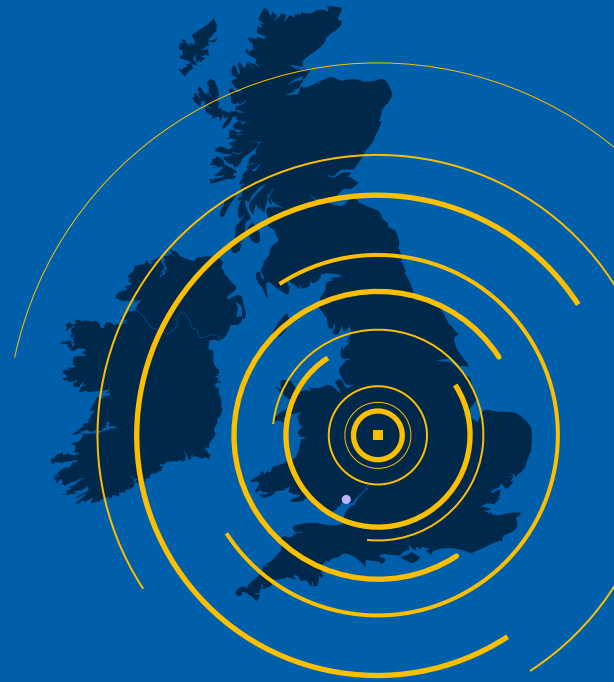

ERIKS Industrial Services
Head Office
Seven Stars Road, Oldbury,
West Midlands, UK, B69 4JR

+44 [0]121 508 6000

enquiries@eriks.co.uk

eriks.co.uk   eriks.ie

ERIKS

Let's make industry work better