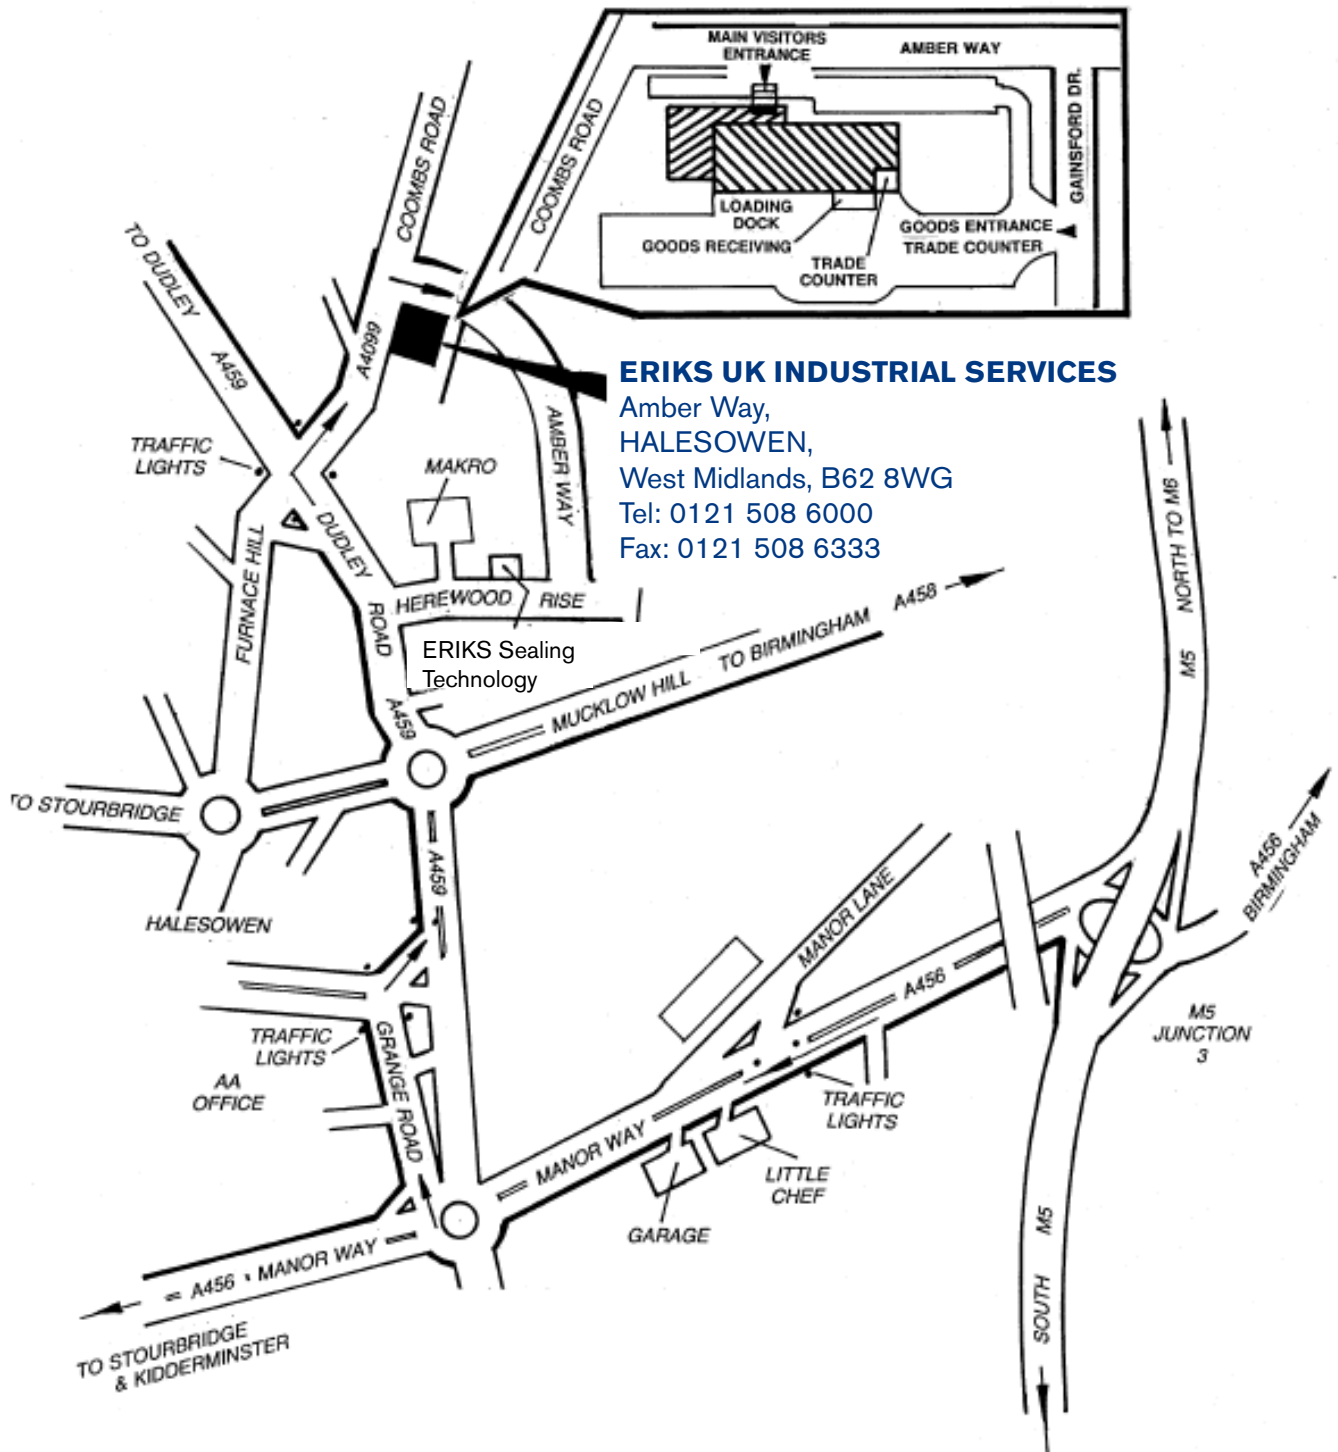

HEAD OFFICE LOCATION MAP

ERIKS UK INDUSTRIAL SERVICES

Amber Way,
HALESOWEN,
West Midlands, B62 8WG
Tel: 0121 508 6000
Fax: 0121 508 6333

DIRECTION NOTES:

Leave M5 at Junction 3, take A456 to Kidderminster/Stourbridge. Follow dual carriageway through one set of lights to first roundabout, turn right onto A459 to Dudley. Follow A459 through 2 sets of traffic lights and straight over roundabout. After approx 1/2 mile turn right at first set of traffic lights onto A4099 to Blackheath (Coombs Road). Drive past ERIKS UK building on r.h.s and turn right into Amber Way